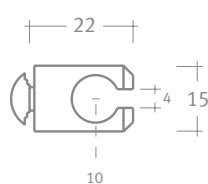

Fabric clips

TS 10