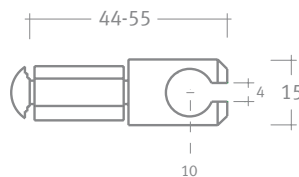

RR 8

All fabric tension and retainer profiles can be combined with standard MODUL profile series. Profile lengths of up to 6m possible. Special lengths and colours are available upon request.

MODUL International
Exhibition Design Systems GmbH
Sperberweg 4
41468 Neuss
Germany
tel + 49 (0) 21 31 - 93 89 - 0
fax + 49 (0) 21 31 - 93 89 99
info@modul-int.com