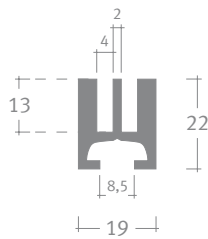

MODUL's range of fabric tension and retainer profiles offer an endless compilation of printed textile possibilities.

MODUL fabric tension and retainer profiles

Silicon retainer profiles

TS P 1