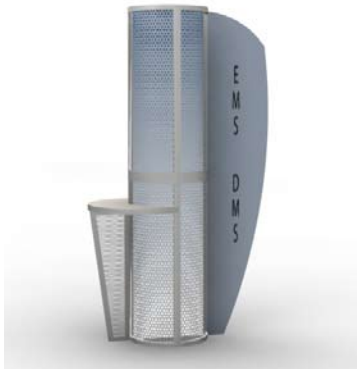

LTK - 1009: Reception Counter Price: \$3,000

75" W x 24" D x 38" H

- LTK - 1009 Reception Counter:**
- Locking doors and shelf
  - Curved L-shape design
  - Hundreds of laminate finishes

classic exhibits

# Counters, Pedestals, Workstations & Towers

Graphics, monitors, monitor mounts, cases, and wire mgmt. NOT Included.

LTK - 1101: Workstation Price: \$5,100

51" W x 18" D x 95" H

- LTK - 1101 Workstation:
- Perforated metal
  - Vertical Sintra blade
  - Monitor mount available