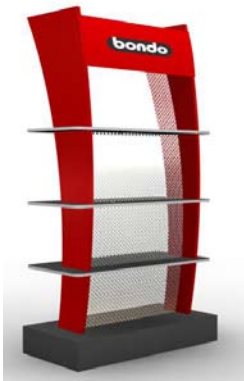

48" W x 24" D x 90" H

LTK-1103 Tower:

- Three large shelves
- Custom construction
- Hundreds of laminate finishes

LT - 119: Counter Price: $1,925