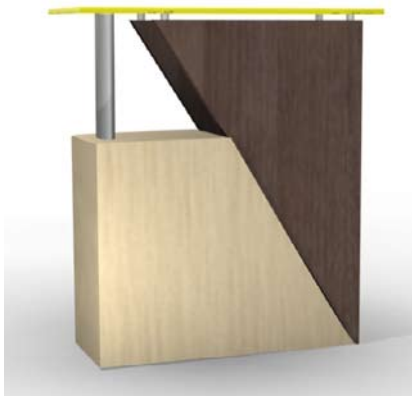

32" W x 15" D x 38" H

1. **MOD - 1107 Counter:**
2. Plex countertop
   - Hundreds of laminate finishes
   - Locking storage available

MOD - 1116: Counter Price: $3,700