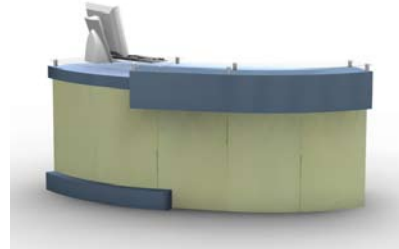

115" W x 23" D x 38" H

1. **LTK - 1004 Counter:**
2. Raised plex countertop
   - Locking door and shelf
   - Modular design

MOD - 1118: Waterfall Pedestal Price: $2,650