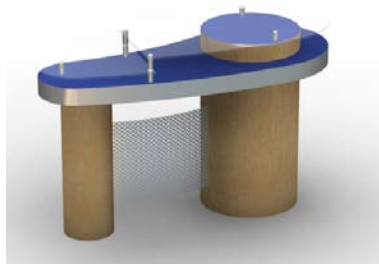

30" W x 60" D x 42" H

1. **LTK - 1012 Counter:**
2. Raised plex countertops
   - Perforated metal accents
   - Locking door and shelf

LTK - 1102: Monitor Tower Price: $1,250

1. **LTK-1102 Monitor Tower:**
2. Tapered blade design
   - Access door
   - Hundreds of laminate finishes