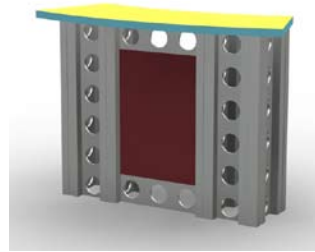

55" W x 23" D x 38" H

1. **MOD-1123 Reception Counter:**
2. Modul aluminum base
   - Open interior
   - Laminate countertop

MOD - 1124: Counter Price: $2,450