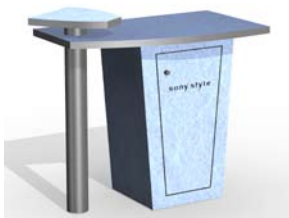

43" W x 26" D x 41" H

1. LTK - 1115 Counter:
2. Tiered countertop
   - Modular design
   - Locking door and shelf

LTK - 1116: Counter Price: $2,400