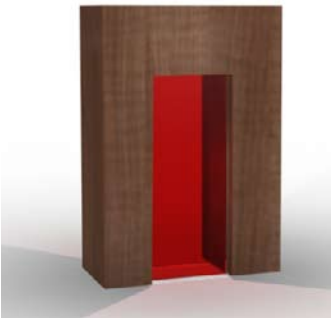

20" W x 10" D x 38" H

1. **MOD - 1110 Counter Includes:**
2. Plex accents
   - Modular design

LTK - 1008: Counter Price: $1,300