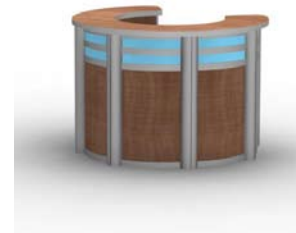

56" W x 38" H

1. MOD-1142 Counter :
2. 14" wide countertop
   - Locking door and shelf
   - Hundreds of laminate finishes