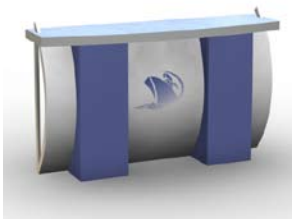

73" W x 20" D x 42" H

1. **MOD-1122 Counter:**
2. Tension fabric accents
   - Modular LT design
   - Locking doors and shelf

MOD - 1123: Reception Counter Price: $2,950