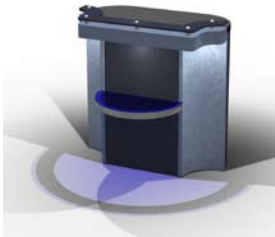

31" W x 40" D x 38" H

- LTK - 1125 Product Pedestal:**
- Raised plex shelf
  - Product shelf with down lighting
  - Locking door and shelf

LTK - 1126: Tower Price: \$4,700

28" W x 14" D x 95" H

- LTK - 1126 Tower:**
- Plex door and (2) plex shelves
  - Cabinet door
  - Internal shelf