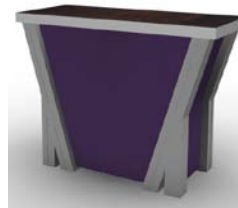

42" W x 20" D x 42" H

- MOD-1147 Counter:
- Adjustable plex shelves
  - Hundreds of laminate finishes
  - Lightweight construction

MOD - 1140: Counter Price: \$2,700

54" W x 24" D x 38" H

- MOD-1140 Counter:
- Large countertop
  - Locking door and shelf
  - Hundreds of laminate finishes