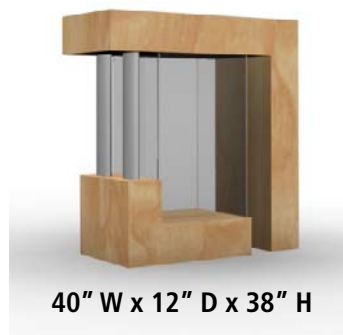

40" W x 12" D x 38" H

MOD - 1106 Counter:

- Plex accents
- Contemporary styling
- Hundreds of laminate finishes