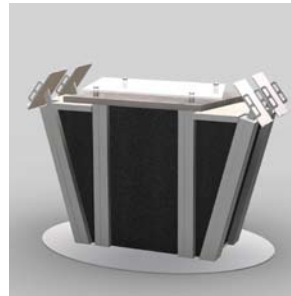

23" W x 56" D x 42" H

1. MOD - 1166 Reception Counter:
- (4) Literature shelves
  - Raised plex countertop
  - Locking door and shelf

MOD - 1167: Counter Price: $2,950