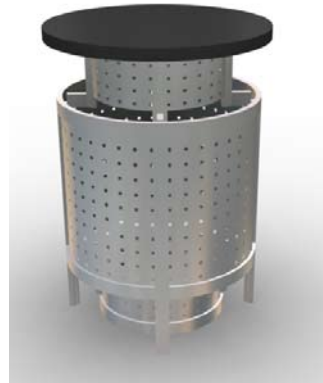

28" D x 38" H

1. MOD - 1103 Pedestal:
2. Perforated ABS
   - Powder coat color options

LTK - 1005: Reception Counter Price: $2,500