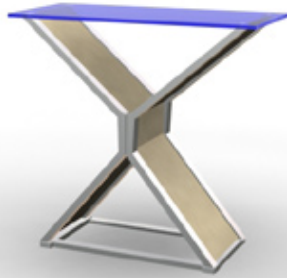

- Plex accents
- Contemporary styling
- Hundreds of laminate finishes

classic exhibits

Counters, Pedestals, Workstations & Towers

MOD - 1111: Pedestal Price: \$2,691

37" W x 15" D x 38" H

- MOD - 1111 Pedestal:
- Plex countertop
 - Lightweight design