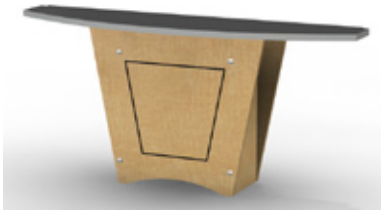

LTK - 1001 Counter:

- Hundreds of laminate finishes
- Locking door and shelf
- Modular design

classic exhibits

Counters, Pedestals, Workstations & Towers

LTK - 1002: Counter Price: \$2,817

65" W x 23" D x 38" H