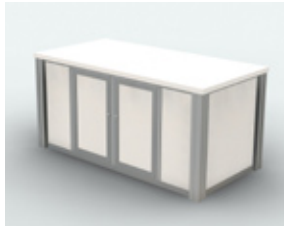

classic exhibits

Counters, Pedestals, Workstations & Towers

MOD - 1150: Counter Price: $6,084

37" W x 73" D x 38" H

MOD - 1150 Storage Counter:

- Modular Design
- Hundreds of laminate finishes
- Locking doors and shelf

MOD - 1151: Workstation Price: $5,850