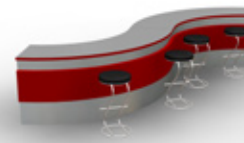

26" W x 177" D x 38" H

1. LTK - 1124 Serpentine Counter:
2. Modular design
   - (4) Locking doors
   - (1) Large shelf

*Chairs NOT included

LTK - 1125: Pedestal Price: $3,450