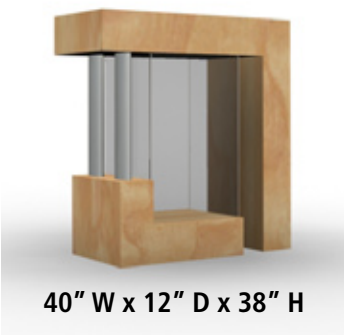

40" W x 12" D x 38" H

MOD - 1106 Counter:

- Plex accents
- Contemporary styling
- Hundreds of laminate finishes