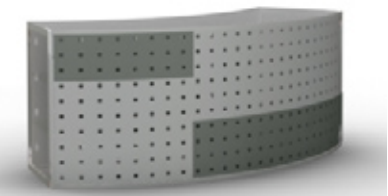

68" W x 21" D x 30" H

MOD - 1105 Reception Counter:

- Perforated ABS
- Locking doors and shelf

MOD - 1106: Counter Price: $3,393