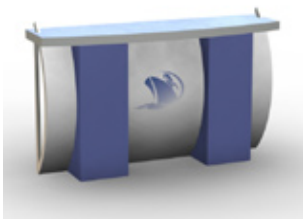

73" W x 20" D x 42" H

1. **MOD-1122 Counter:**
2. Tension fabric accents
   - Modular LT design
   - Locking doors and shelf

MOD - 1123: Counter Price: $3,452