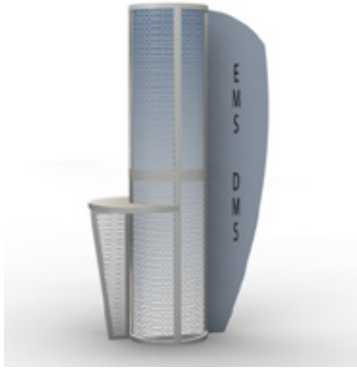

classicexhibits

Counters, Pedestals, Workstations & Towers

LTK - 1101: Workstation Price: $5,865

51" W x 18" D x 95" H

1. LTK - 1101 Workstation:
2. Perforated metal
   - Vertical Sintra blade
   - Monitor mount available

MOD - 1100: Workstation Price: $2,282