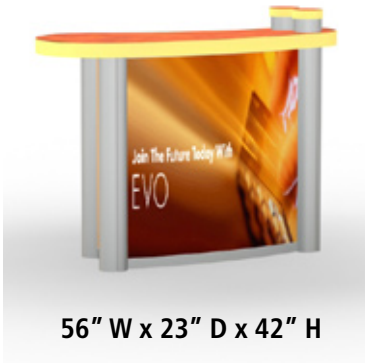

classic exhibits

Counters, Pedestals, Workstations & Towers

MOD - 1115: Counter Price: $3,861

56" W x 23" D x 42" H

MOD - 1115 Counter:

- Lightweight construction
- Modular design
- Locking door and shelf

LTK - 1015: Pedestal Price: $2,300