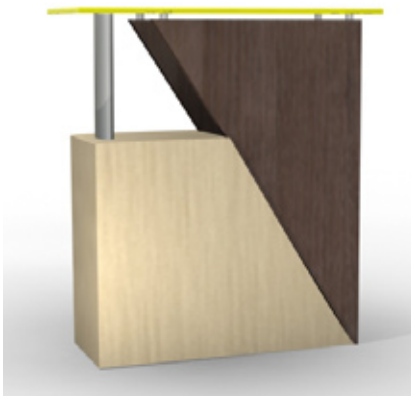

32" W x 15" D x 38" H

1. **MOD - 1107 Counter:**
2. Plex countertop
   - Hundreds of laminate finishes
   - Locking storage available

MOD - 1116: Counter Price: $4,329