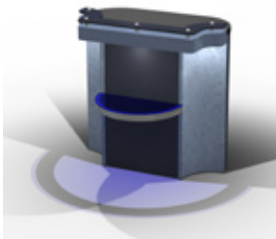

*Chairs NOT included

LTK - 1125: Pedestal Price: \$3,450

31" W x 40" D x 38" H

- LTK - 1125 Product Pedestal:
- Raised plex shelf
 - Product shelf with down lighting
 - Locking door and shelf

LTK - 1126: Tower Price: \$5,405