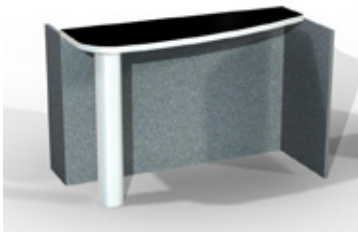

76" W x 19" D x 38" H

1. TK-1013 Counter:
2. Countertop and leg (excludes backwall)
   - Hundreds of laminate finishes

MOD - 1148: Tower Price: $4,797