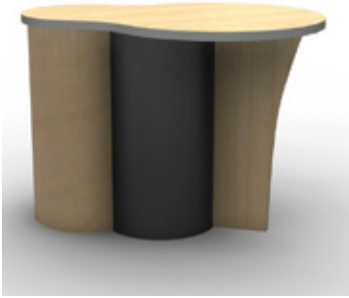

classic exhibits

Counters, Pedestals, Workstations & Towers

LTK - 1014: Counter Price: $3,335

55" W x 37" D x 38" H

LTK - 1014 Counter:

- Modular design
- Locking door and shelf
- Hundreds of laminate finishes

LTK - 1017: Counter Price: $2,185