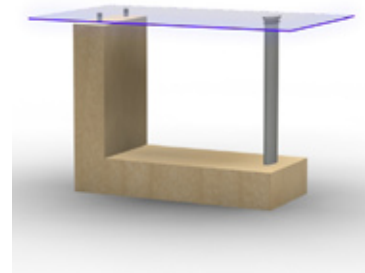

40" W x 20" D x 38" H

1. MOD - 1108 Counter:
2. Plex countertop
   - Contemporary styling
   - Hundreds of laminate finishes

LTK - 1013: Counter Price: $862