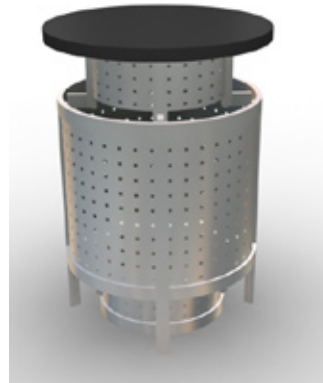

28" D x 38" H

MOD - 1103 Pedestal:

- Perforated ABS
- Powder coat color options

LTK - 1005: Counter Price: $2,875