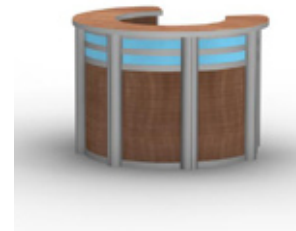

111" W x 42" H

MOD-1142 Counter :

- 14" wide countertop
- Locking door and shelf
- Hundreds of laminate finishes