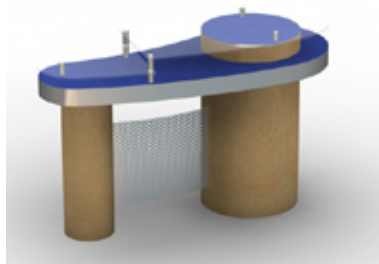

LTK - 1018: Counter Price: \$1,840

30" W x 19" D x 38" H

LTK - 1018 Counter:

- Attaches to back wall panels (backwall not included)
- Interior shelving options
- Locking door and shelf

LTK - 1012: Counter Price: \$3,910