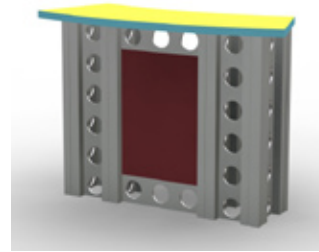

55" W x 23" D x 38" H

1. **MOD-1123 Reception Counter:**
2. Modul aluminum base
   - Open interior
   - Laminate countertop

MOD - 1124: Counter Price: $2,867