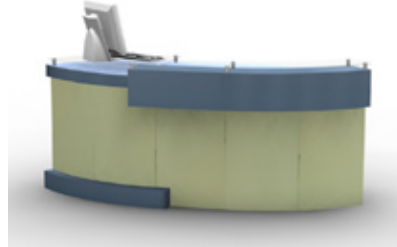

115" W x 23" D x 38" H

1. LTK - 1004 Counter:
2. Raised plex countertop
   - Locking door and shelf
   - Modular design

MOD - 1118: Waterfall Pedestal Price: $3,101