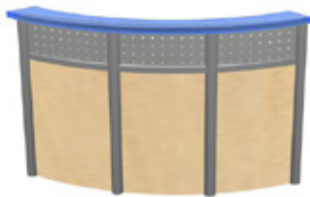

MOD - 1140: Counter Price: \$3,159

54" W x 24" D x 38" H

MOD-1140 Counter:

- Large countertop
- Locking door and shelf
- Hundreds of laminate finishes

MOD - 1143: Counter Price: \$6,669

74" W x 26" D x 48" H