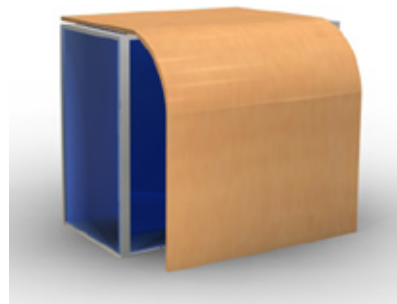

37" W x 21" D x 42" H

1. **MOD - 1116 Counter:**
2. Plex finish
   - Contemporary design
   - (2) Locking doors (1) and shelf