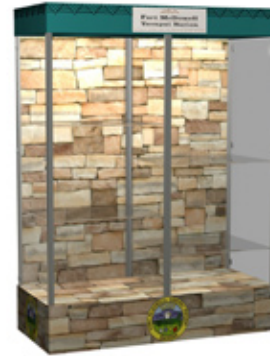

MOD - 1151 Workstation:

- Raised plex counter
- Literature shelf
- Canopy down lighting
- Locking door and shelf

MOD - 1152: Workstation Price: \$6,435

25" W x 25" D x 95" H

MOD - 1152 Workstation:

- Tension fabric canopy
- (6) Tri-fold brochure holders
- Locking door

MOD - 1153: Showcase Price: \$8,658

28" W x 62" D x 95" H

MOD - 1153 Showcase:

- (4) Shelves
- Down lighting
- Locking doors

MOD - 1154: Workstation Price: \$8,424

45" W x 50" D x 95" H

MOD - 1154 Workstation: