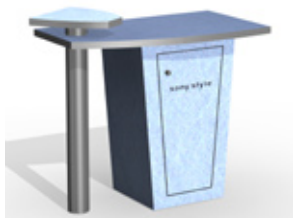

43" W x 26" D x 41" H

LTK - 1115 Counter:

- Tiered countertop
- Modular design
- Locking door and shelf

LTK - 1116: Counter Price: $2,760