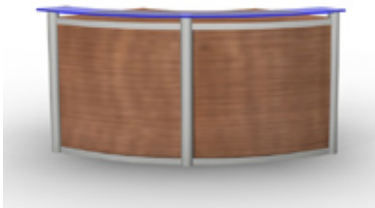

classic exhibits

Counters, Pedestals, Workstations & Towers

MOD - 1104: Reception Counter Price: $6,084

42" W x 20" D x 35" H

MOD - 1104 Reception Counter:

- Raised plex countertop
- Modular design
- Locking door and shelf

LTK - 1011: Counter Price: $3,105