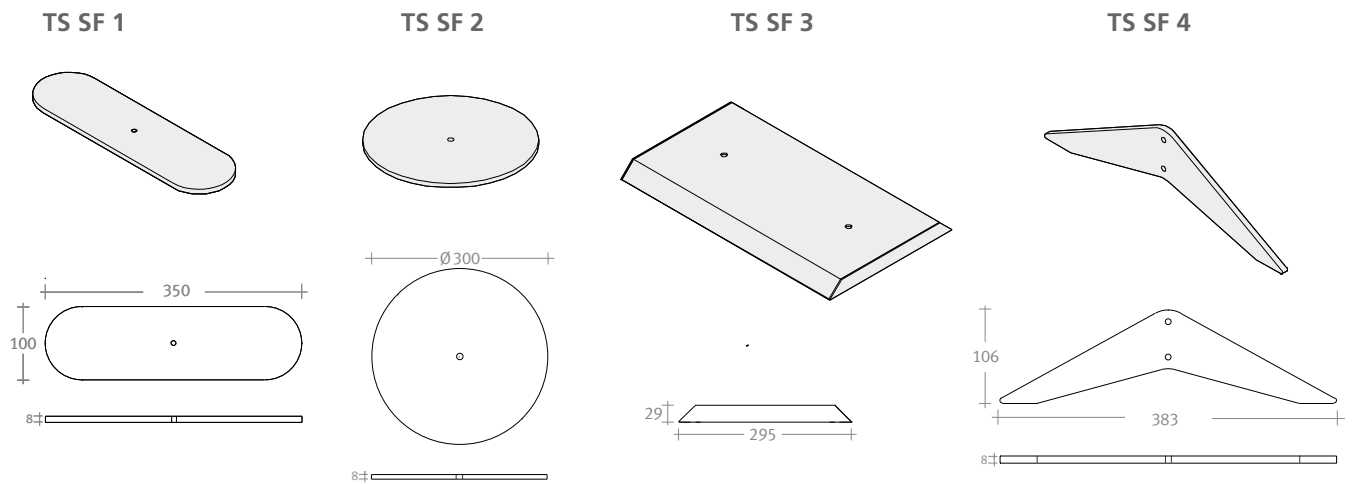

MODUL fabric tensioning profiles

Silicone retainer profiles

Base options

Wall brackets

Corner joints

All MODUL fabric retainer profiles are compatible with MODUL's classic profile range. Profile lengths of up to 6m. Special measurements and colours are available upon request.