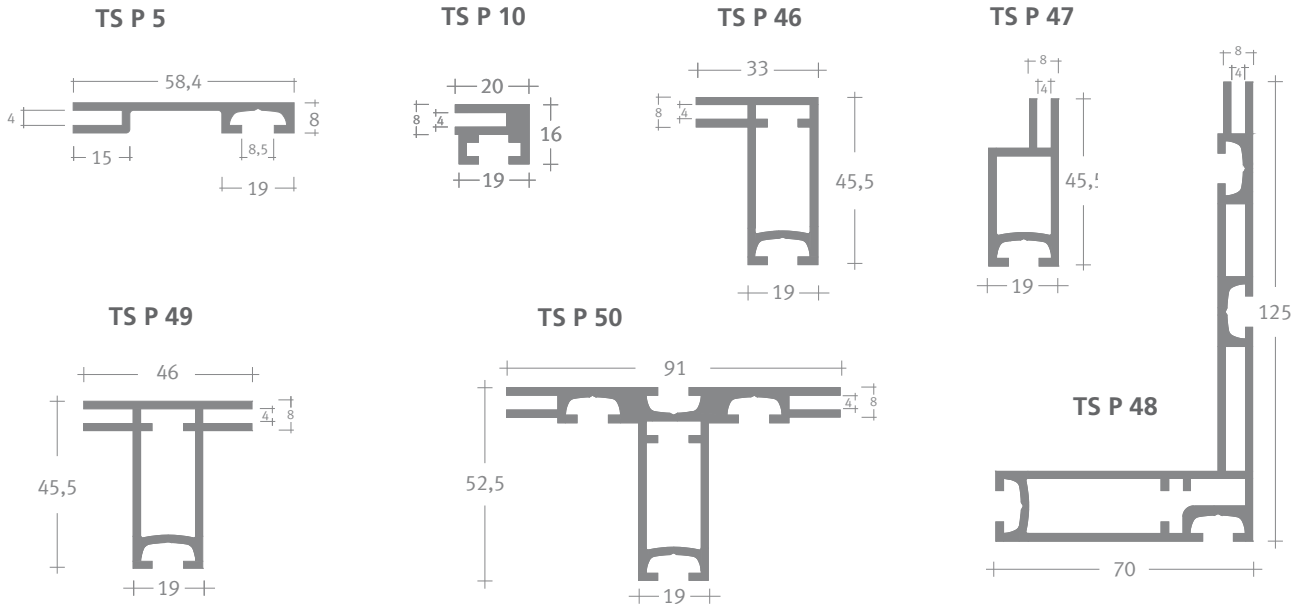

MODUL fabric tensioning profiles

Silicone retainer profiles

Base options

Wall brackets

Corner joints

All MODUL fabric retainer profiles are compatible with MODUL's classic profile range. Profile lengths of up to 6m. Special measurements and colours are available upon request.