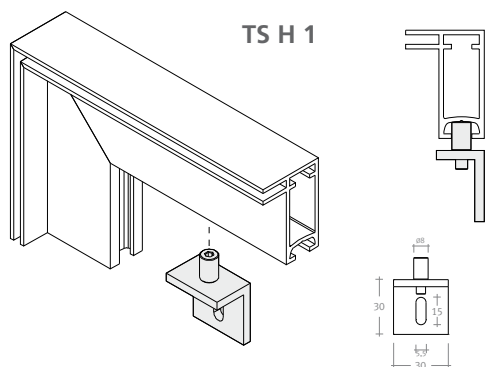

MODUL fabric tensioning profiles

Silicone retainer profiles

Base options

Wall brackets

Corner joints

All MODUL fabric retainer profiles are compatible with MODUL's classic profile range. Profile lengths of up to 6m. Special measurements and colours are available upon request.