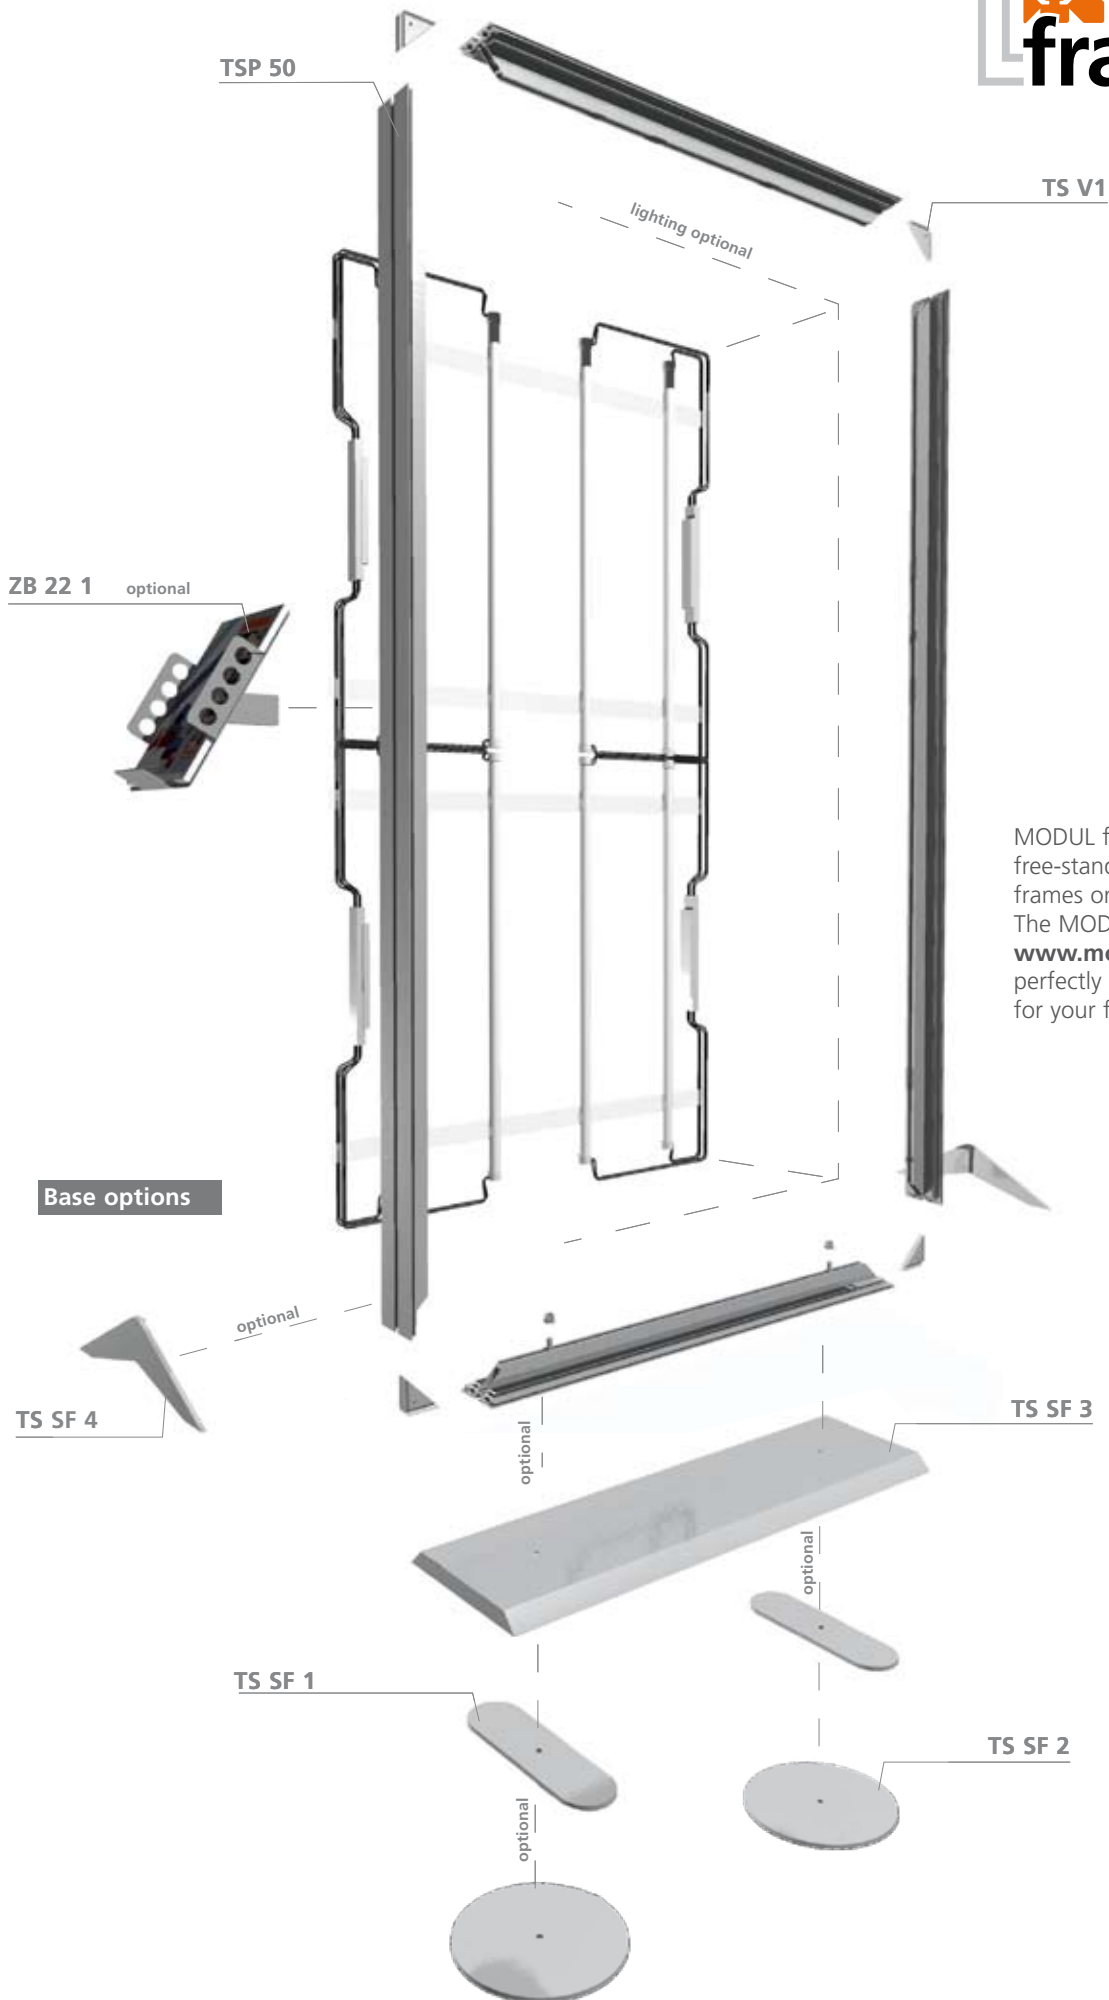

Fabric tension frames

Awake emotions -

Create atmosphere in showrooms, lounges or individual exhibition spaces with ease through the use of fabric tensioning profiles, wall connectors, lights and printed fabric infills.

Light effects – architecture – communication with the customer
MODUL fabric frames offer a wide variety of possibilities.

Atmosphere - quick and easy!

Flexible in height and width – lit or backlit, MODUL frames relay information to clients through large format graphics and create new dimensions of light and space.

MODUL frames can be used as free-standing displays, wall-mounted frames or ceilings. The MODUL frame calculator at www.modulframe.com guarantees perfectly measured fabric graphics for your frames.

MODUL fabric frames offer you a wide variety of possibilities.

MODUL fabric tensioning profiles

Silicone retainer profiles

Base options

Wall brackets

Corner joints

All MODUL fabric retainer profiles are compatible with MODUL's classic profile range. Profile lengths of up to 6m. Special measurements and colours are available upon request.