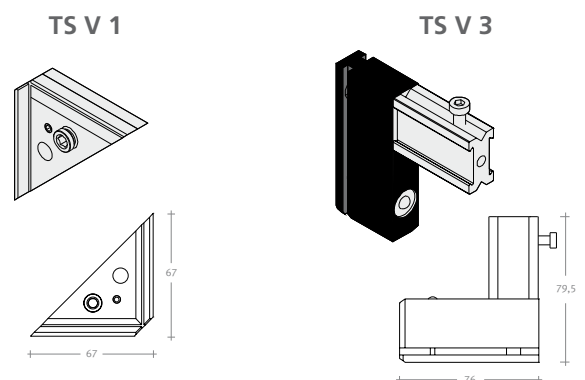

MODUL fabric tensioning profiles

Silicone retainer profiles

Base options

Wall brackets

Corner joints

All MODUL fabric retainer profiles are compatible with MODUL's classic profile range. Profile lengths of up to 6m. Special measurements and colours are available upon request.